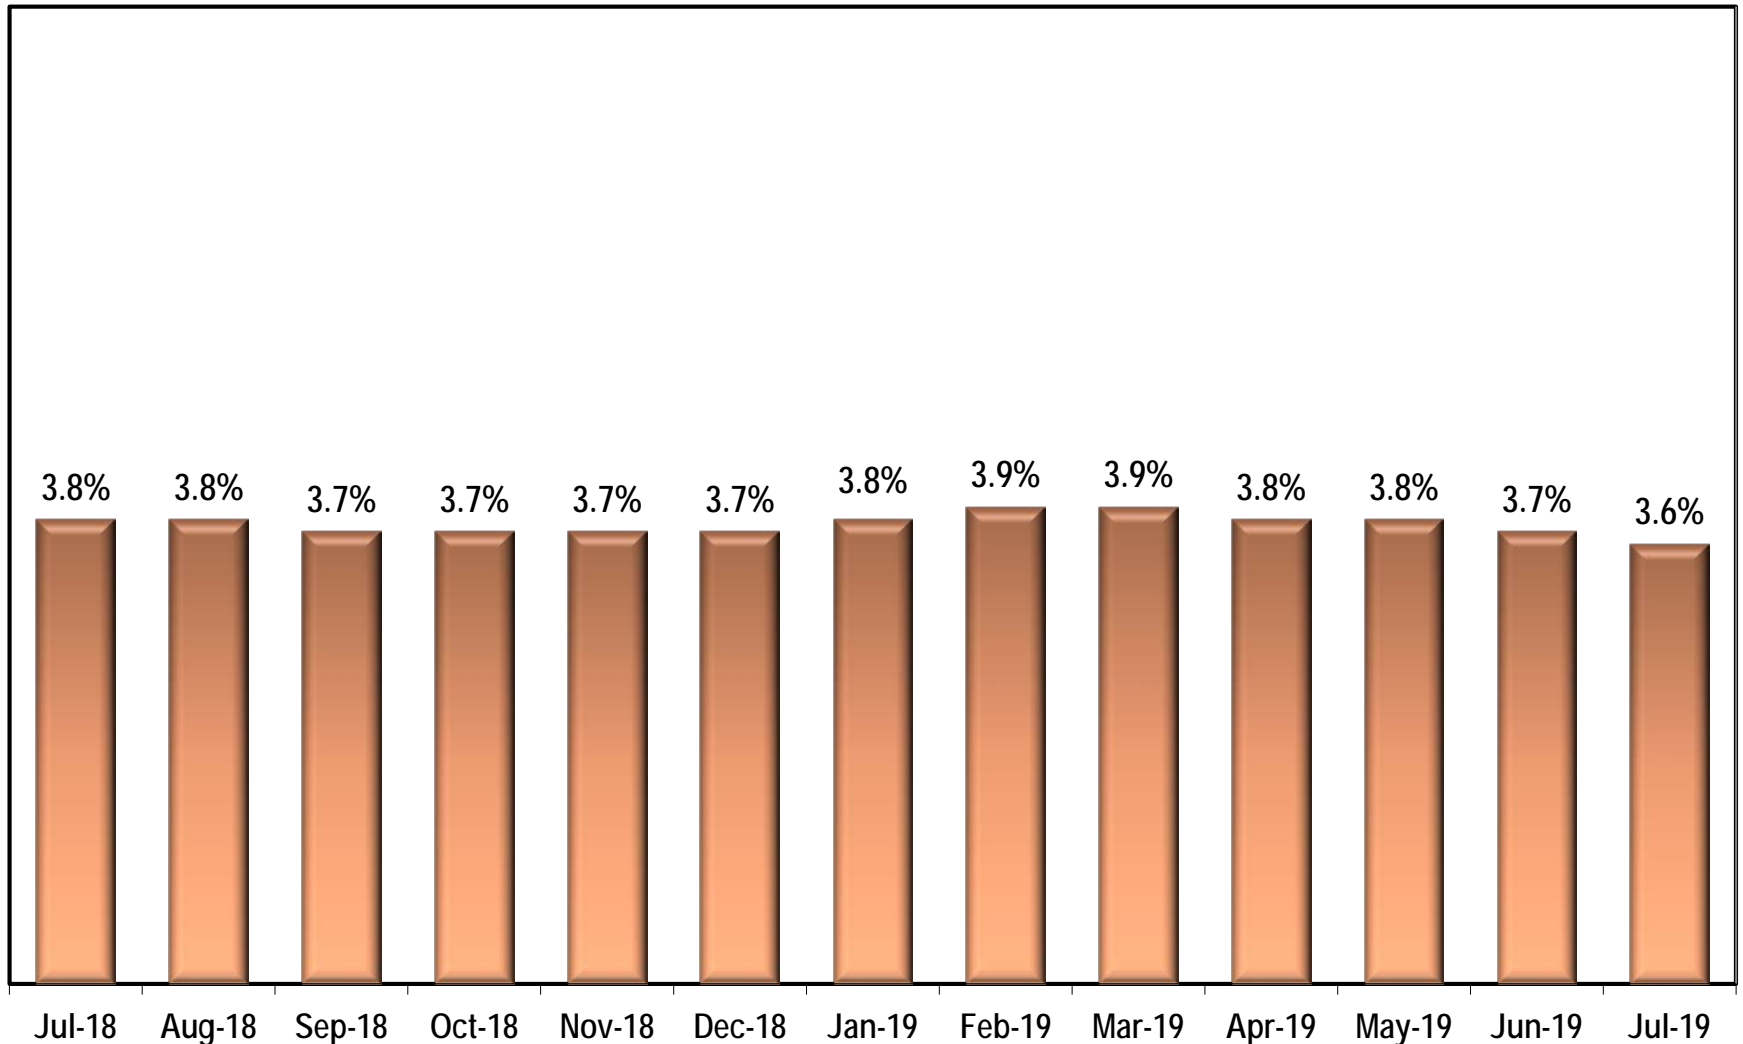

Georgia Unemployment Rate

(Seasonally Adjusted)

Source: Georgia Department of Labor – Mark Butler, Commissioner